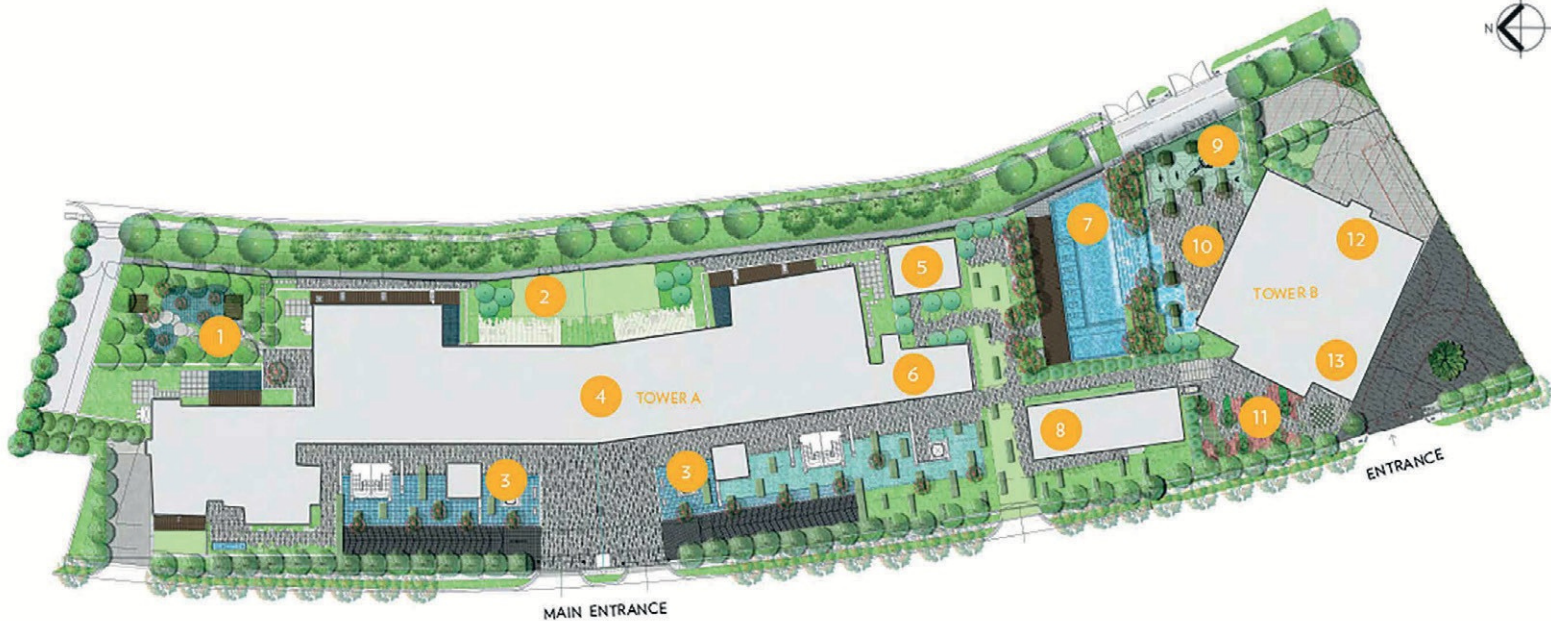

COMFORTABLE, ELEGANT AND UNIQUE SPACES ABOUND

1. TRANQUILITY GARDEN

2. THE GREEN

3. SURAU

4. THE AIRA RESIDENCE LOUNGE

5. POWER HOUSE

6. WELLNESS CENTRE

7. INFINITY POOL

8. THE COTERIE

9. CHILDREN'S PLAYGROUND

10. PLAZA DECK

11. FRAGRANCE GARDEN

12. THE VIEW LOUNGE (17th Flr)

13. THE OFF SIDE LOUNGE (Grd Flr)

AIRA Residence has been designed for a lifestyle of comfortable elegance both inside and outside the solitude of each private home. Just a few steps from your door, amidst lushly landscaped gardens and walkways, the AIRA Residence podium deck offers places and spaces to suit your everyday wish.

Perhaps an invigorating swim or a moment of serenity, a balance of flora and water elements. There are spaces for a sunset stroll; to play

with your children or grandchildren, or gather friends and family to enjoy indoor sports. There are places to entertain your guests under the stars; to sit and relax in a fragrance garden, to read a book by the pool alongside cascading water terraces; to work out, to enjoy a relaxing massage. Or perhaps you're looking for beautifully designed indoor spaces to conduct a business meeting or just share a coffee with friends. AIRA Residence offers places that nurture both your

health and wellness, and accommodate a host of both personal pleasure and social opportunities.

Simply put, AIRA Residence isn't just a remarkable and luxurious place to come home to. It is meant to enhance every aspect of your lifestyle as well.