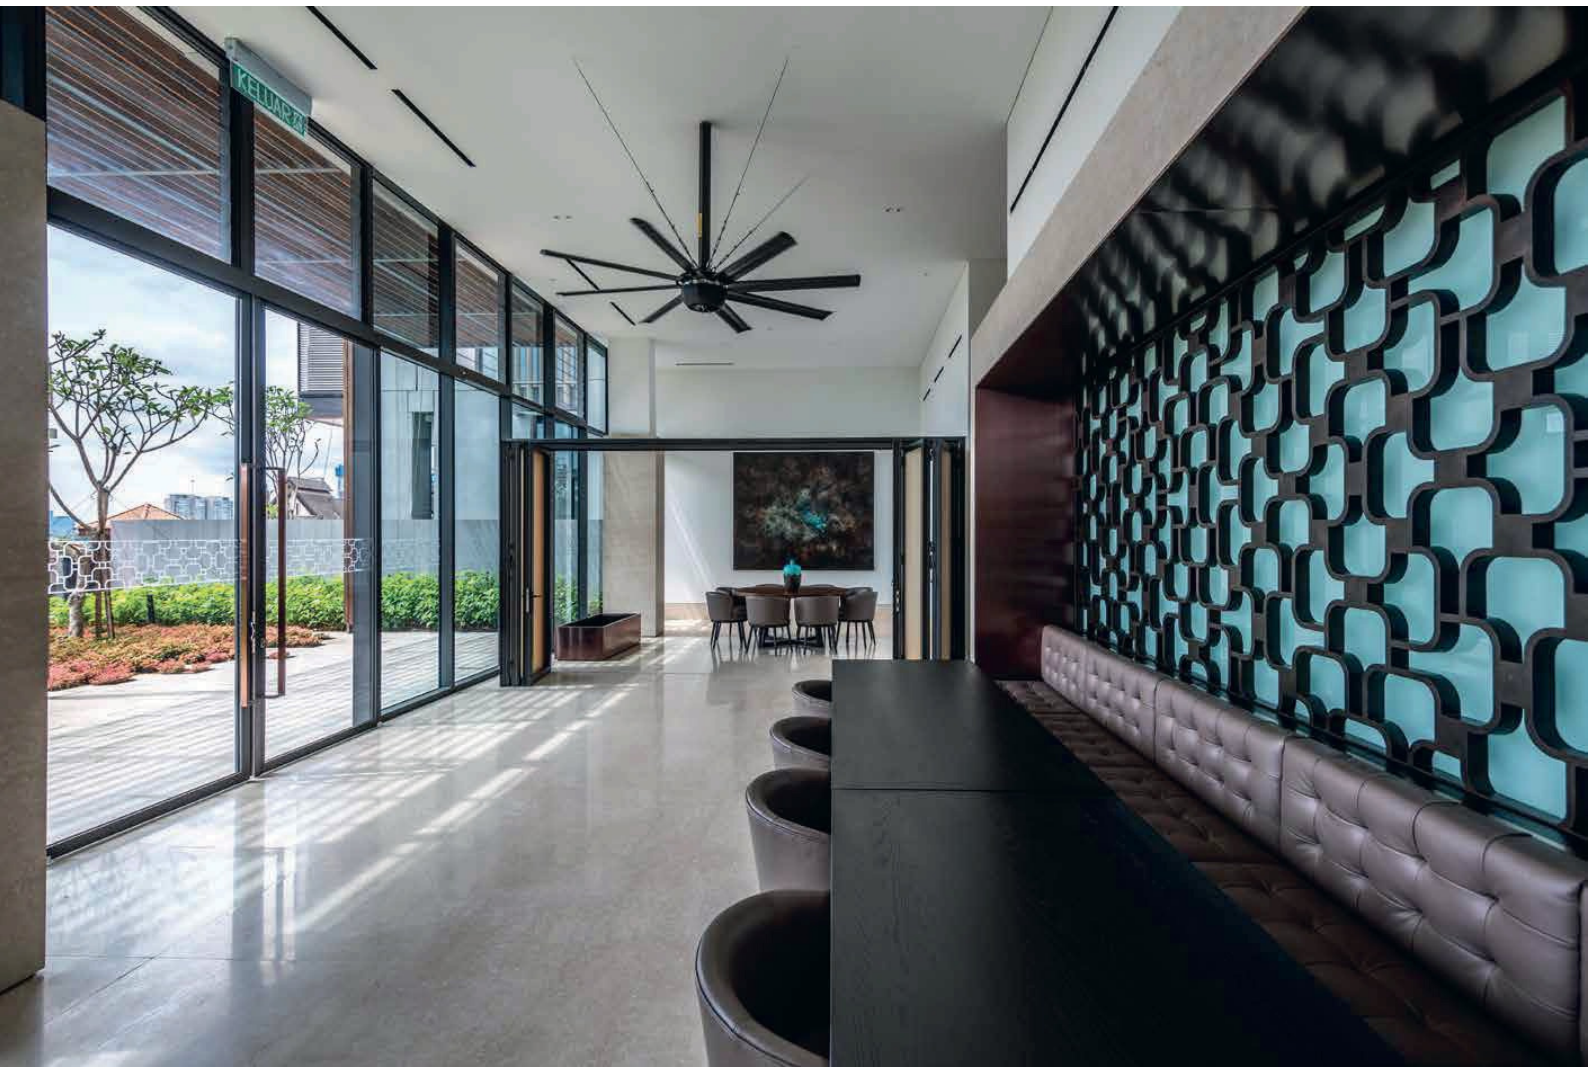

## A COMMON AREA WITH AN UNCOMMON VIEW

Only AIRA Residence residents with their guests have access to The View lounge, a top-of-the-world rooftop area for barbecues, parties, quiet drinks or family events and as the name suggests, offering extraordinary views. This magnificent, 360-degree perch located at the top of Tower B is available to residents of both towers.