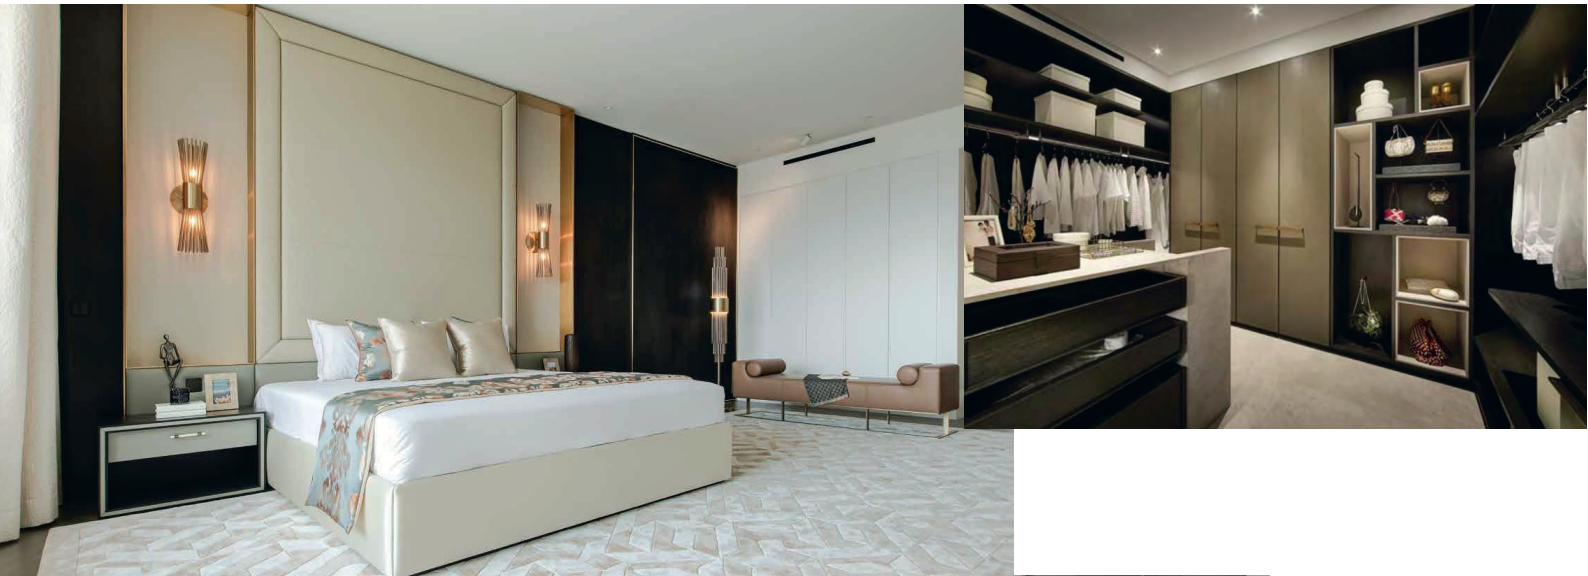

SPEND YOUR NIGHTS IN REPLENENT REPOSE

The spacious Tower A Master Bedrooms at AIRA Residence are an ideal beginning and end to every day. The detailing reflects the finishing touches of designer Piet Boon, like his own solid door handles that he designs for the prestigious Formani® brand.

INCOMPARABLE CARE FOR YOUR COUTURE

If you appreciate fashion, you will be delighted by the ample space for your finest couture. Walk in to your Piet Boon-designed wardrobe and choose the perfect outfit for your night out. With wardrobe doors made of solid hardwood and a secure-shut, top quality closure, all the styles you have will be freshly at your fingertips.

THE PERSONAL PAMPERING OF YOUR EN SUITE BATHROOM

Formani® finishings complement the en suite Master Bathroom. Also featured: A wonderfully decadent, Cocoon bath tub, Cocoon Piet Boon rain shower head and Duravit Stark 1 water closet.