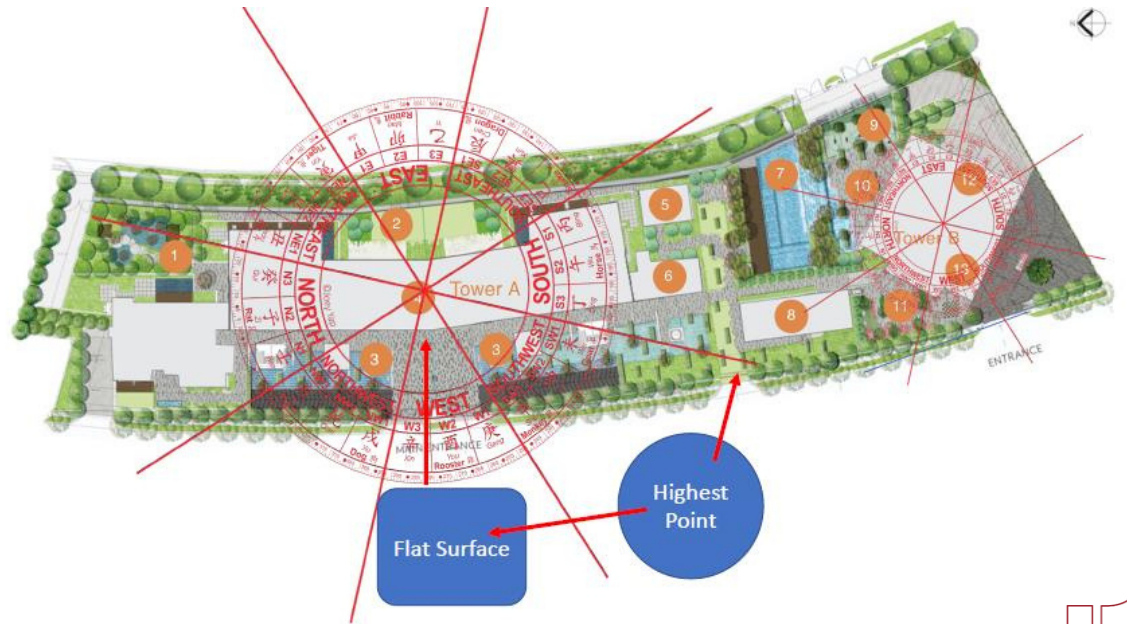

This report highlights the many attributes of AIRA Residence from a feng shui perspective.

LOCATION

No. 8 Jalan Batai, Bukit Damansara

QI FLOW

AIRA Residence has positive external features that encourage Qi flow. The highest point from Jalan Batai is at the southwest area of Tower A where Qi starts to flow.

As the road leading into AIRA Residence's main entrance from Jalan Batai is flat, this feature slows down the Qi and makes it easier for it to flow into AIRA Residence.

The fire brigade entrance also transitions from an elevated angle of Jalan Batai downwards the common areas in AIRA and this makes it easier for Qi to flow in.

MOUNTAIN & DRAGON

Tower A is facing directly to a range of mountains known as the Dragon. This mountain has 3 peaks which promote good education, knowledge, ideas, intelligence & Wisdom.

At the Northeast Direction, 4 round shape mountains are visible whereas the biggest mountain is 'Sun', 2 smaller ones are known as 'Moon' and the smallest at the back is known as 'Jade Pillow'.