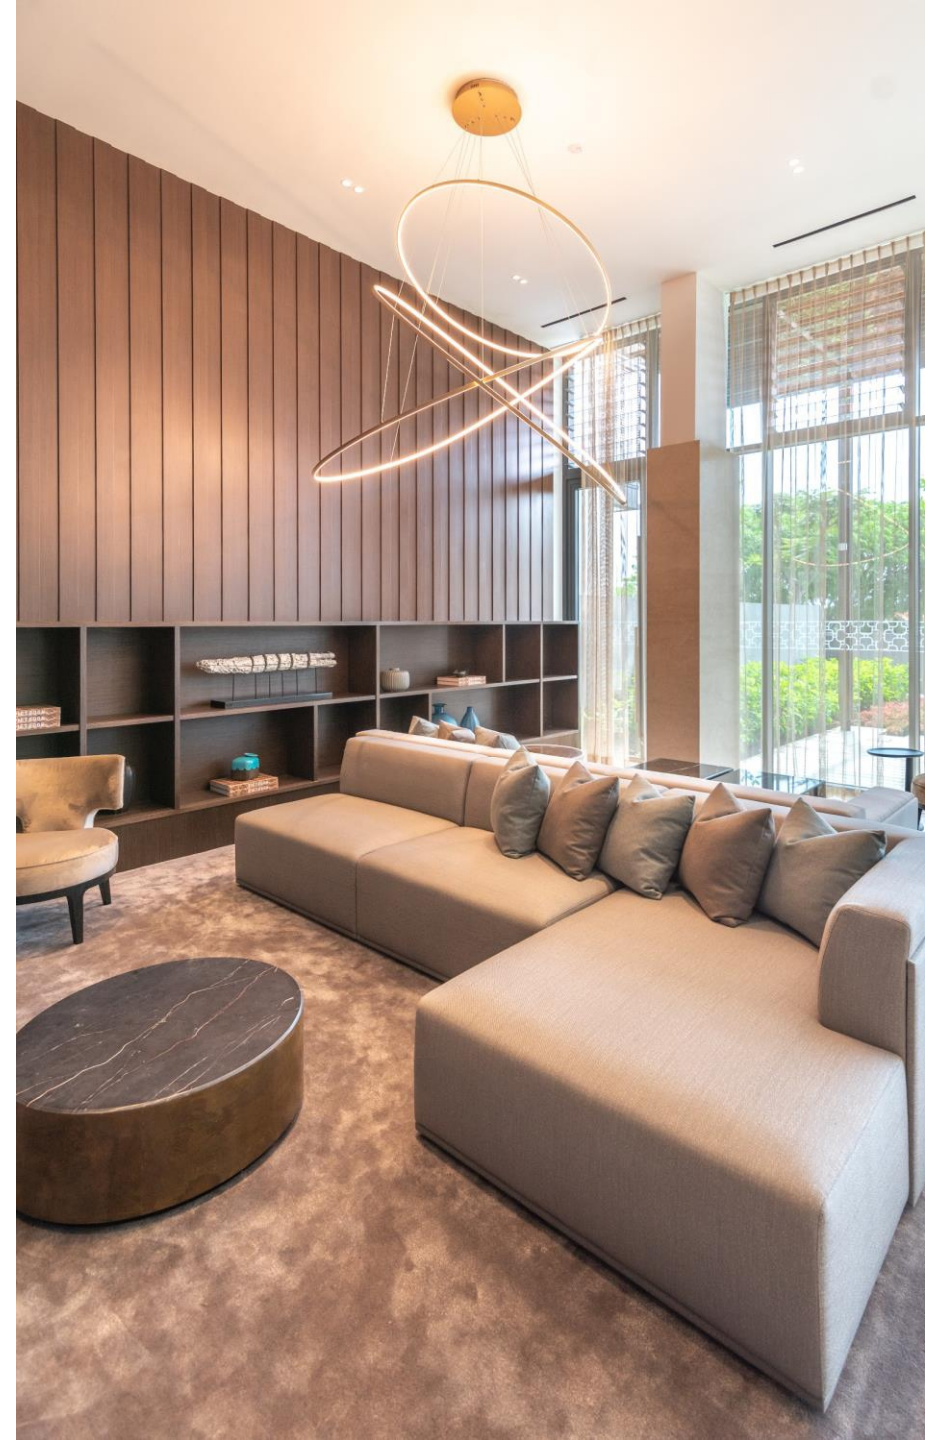

SUMMARY

The assessment by the Joey Yap Group shows the strong Qi elements of AIRA Residence and its surroundings.